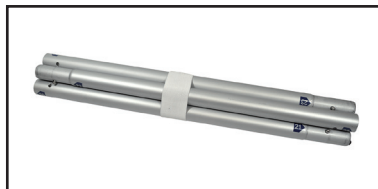

Beurswand rits recht

Size:

W 300 cm x H 230 cm

W 400 cm x H 230 cm

W 500 cm x H 230 cm

Follow the label instructions to assemble the frame

Push or pull and twist the part slightly when having trouble with disconnecting.