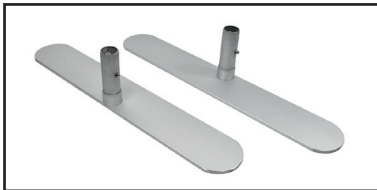

Beurswand rits recht

Size:

W 300 cm x H 230 cm

W 400 cm x H 230 cm

W 500 cm x H 230 cm

Follow the label instructions to assemble the frame

Push or pull and twist the part slightly when having trouble with disconnecting.