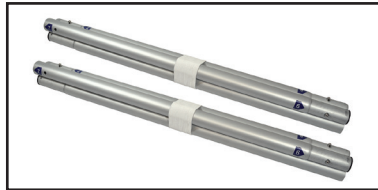

Beurswand rits recht

Size:

W 300 cm x H 230 cm

W 400 cm x H 230 cm

W 500 cm x H 230 cm

Follow the label instructions to assemble the frame

Push or pull and twist the part slightly when having trouble with disconnecting.