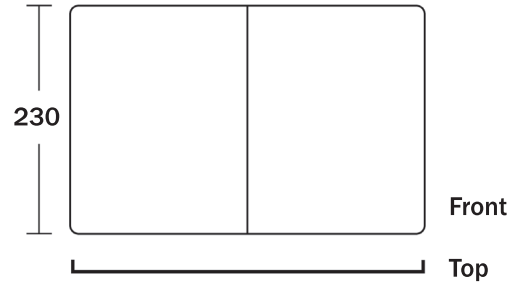

Beurswand rits verticaal gebogen

300 / 400 / 500

Size:

W 300 cm x H 230 cm

W 400 cm x H 230 cm

W 500 cm x H 230 cm

Follow the label instructions to assemble the frame

Push or pull and twist the part slightly when having trouble with disconnecting.