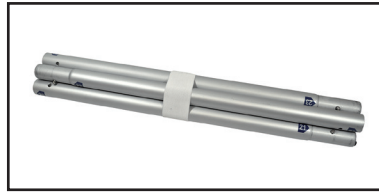

# Beurswand rits horizontaal gebogen

Size:

W 300 cm x H 230 cm

W 400 cm x H 230 cm

W 500 cm x H 230 cm

Follow the label instructions to assemble the frame

Push or pull and twist the part slightly when having trouble with disconnecting.