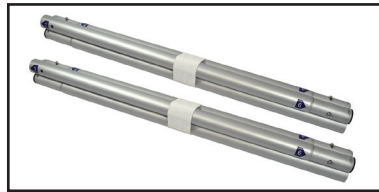

# Beurswand rits horizontaal gebogen

Size:

W 300 cm x H 230 cm

W 400 cm x H 230 cm

W 500 cm x H 230 cm

Follow the label instructions to assemble the frame

Push or pull and twist the part slightly when having trouble with disconnecting.