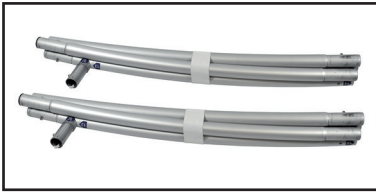

# Beurswand rits horizontaal gebogen

Size:

W 300 cm x H 230 cm

W 400 cm x H 230 cm

W 500 cm x H 230 cm

Follow the label instructions to assemble the frame

Push or pull and twist the part slightly when having trouble with disconnecting.